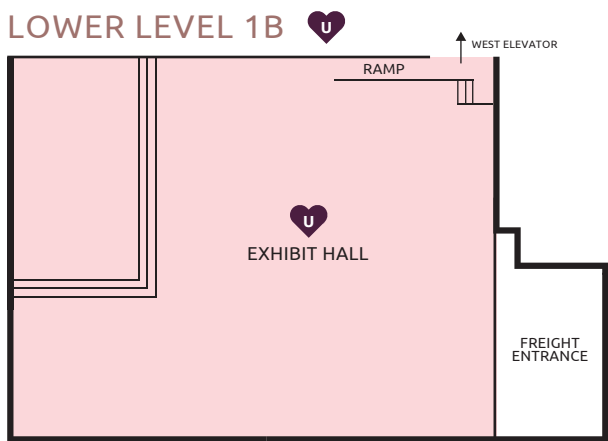

OMNI SHOREHAM HOTEL MAP

ALL CONVENTION FLOORS

ADA-FRIENDLY ROUTES FROM MAIN LEVEL

- ADA ELEVATOR** → ROBERT'S + PALLADIAN
- ADA CHAIR LIFT** → BLUE ROOM + BLUE PREFUNCTION
- EAST ELEVATOR** → GUEST ROOM FLOORS (41 AND BELOW)
 MAIN LEVEL: EAST PROMENADE
- WEST ELEVATOR** → GUEST ROOM FLOORS (44 AND ABOVE)
 MAIN LEVEL: WEST PROMENADE
 FLOOR 1B: DIPLOMAT + EXHIBIT HALL → **ADA CHAIR LIFT** → AMBASSADOR + REGENCY + BIRD CAGE
 FLOOR 2B: EMPIRE BALLROOM + POOL