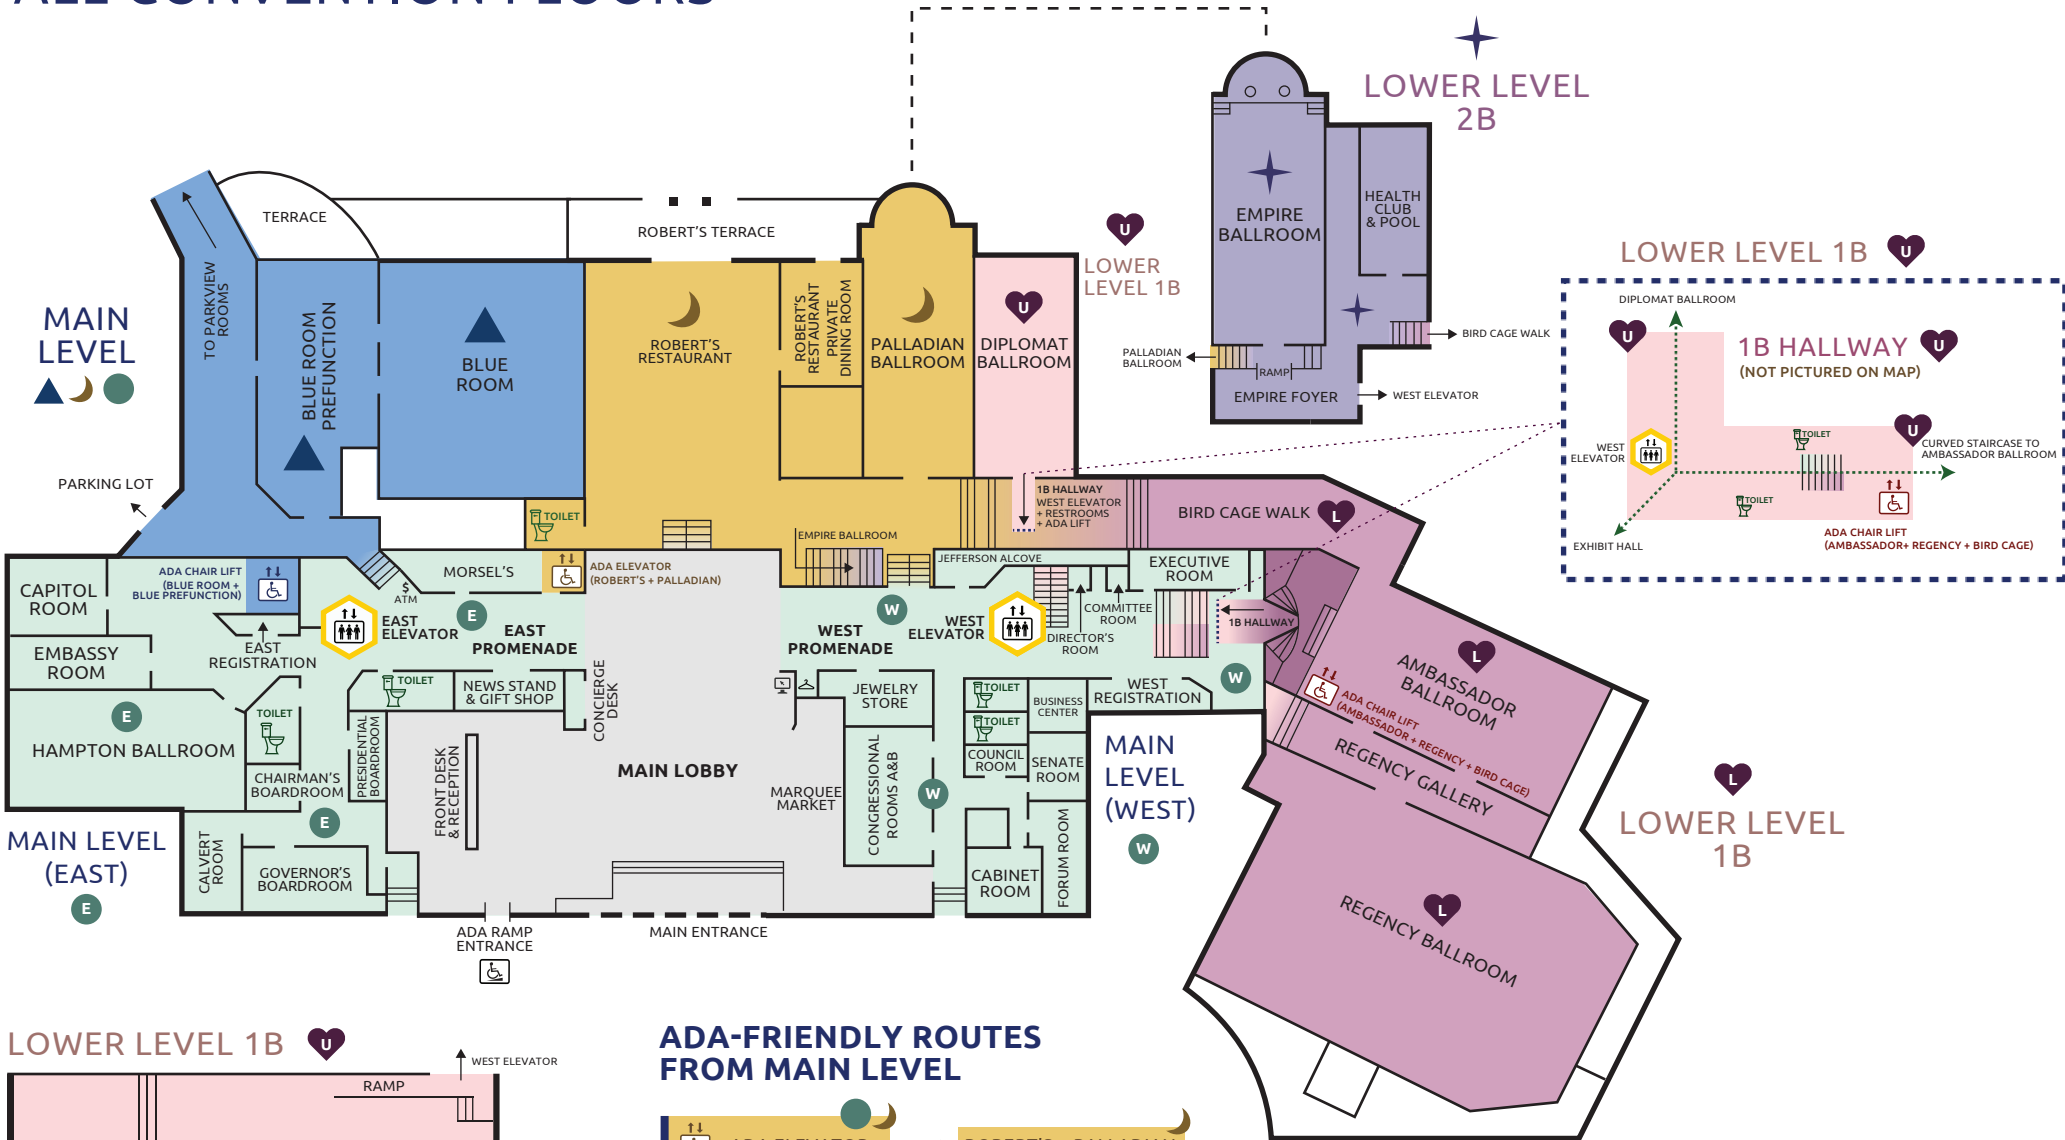

OMNI SHOREHAM HOTEL MAP

ALL CONVENTION FLOORS

ADA-FRIENDLY ROUTES FROM MAIN LEVEL

- ADA ELEVATOR** → ROBERT'S + PALLADIAN
- ADA CHAIR LIFT** → BLUE ROOM + BLUE PREFUNCTION
- EAST ELEVATOR** → GUEST ROOM FLOORS (41 AND BELOW)
 MAIN LEVEL: EAST PROMENADE
- WEST ELEVATOR** → GUEST ROOM FLOORS (44 AND ABOVE)
 MAIN LEVEL: WEST PROMENADE
 FLOOR 1B: DIPLOMAT + EXHIBIT HALL → **ADA CHAIR LIFT** → AMBASSADOR + REGENCY + BIRD CAGE
 FLOOR 2B: EMPIRE BALLROOM + POOL